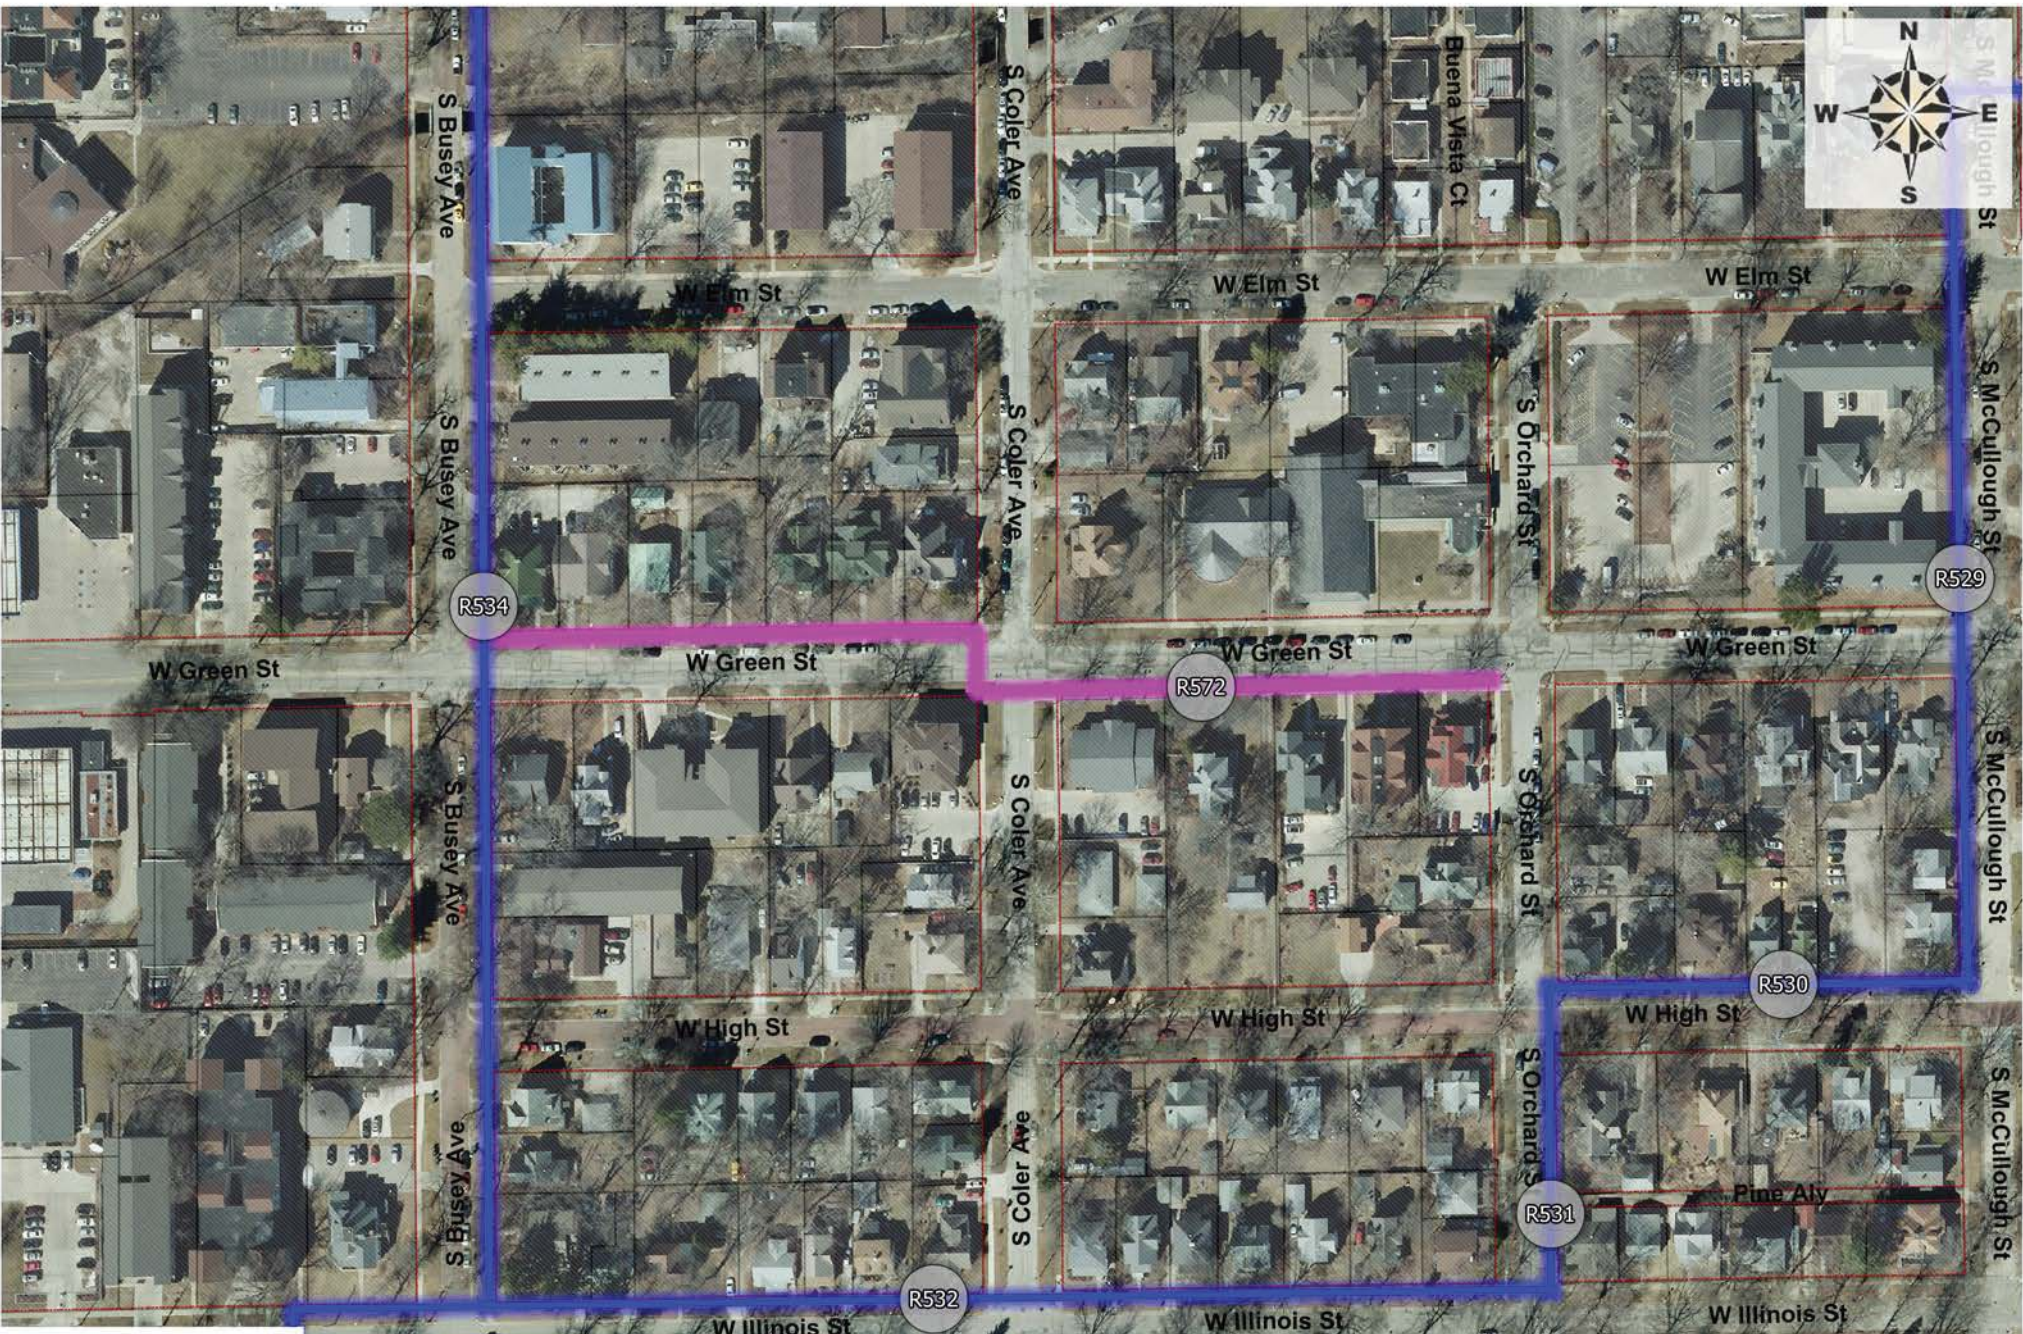

- Legend**
- Proposed Licensed ROW
 - Licensed Urbana ROW
 - ROW (5ft buffer)
 - Parcel

VOLO BROADBAND

Map for Exhibit "B" - Volo 2017Q2 Urbana License Agreement

- Legend**
- Proposed Licensed ROW
 - Licensed Urbana ROW
 - ROW (5ft buffer)
 - Parcel

VOLO[®] BROADBAND

Map for Exhibit "B" - Volo 2017Q2 Urbana License Agreement

- Legend**
- Proposed Licensed ROW
 - Licensed Urbana ROW
 - ROW (5ft buffer)
 - Parcel

VOLO [📶] **BROADBAND**

Map for Exhibit "B" - Volo 2017Q2 Urbana License Agreement