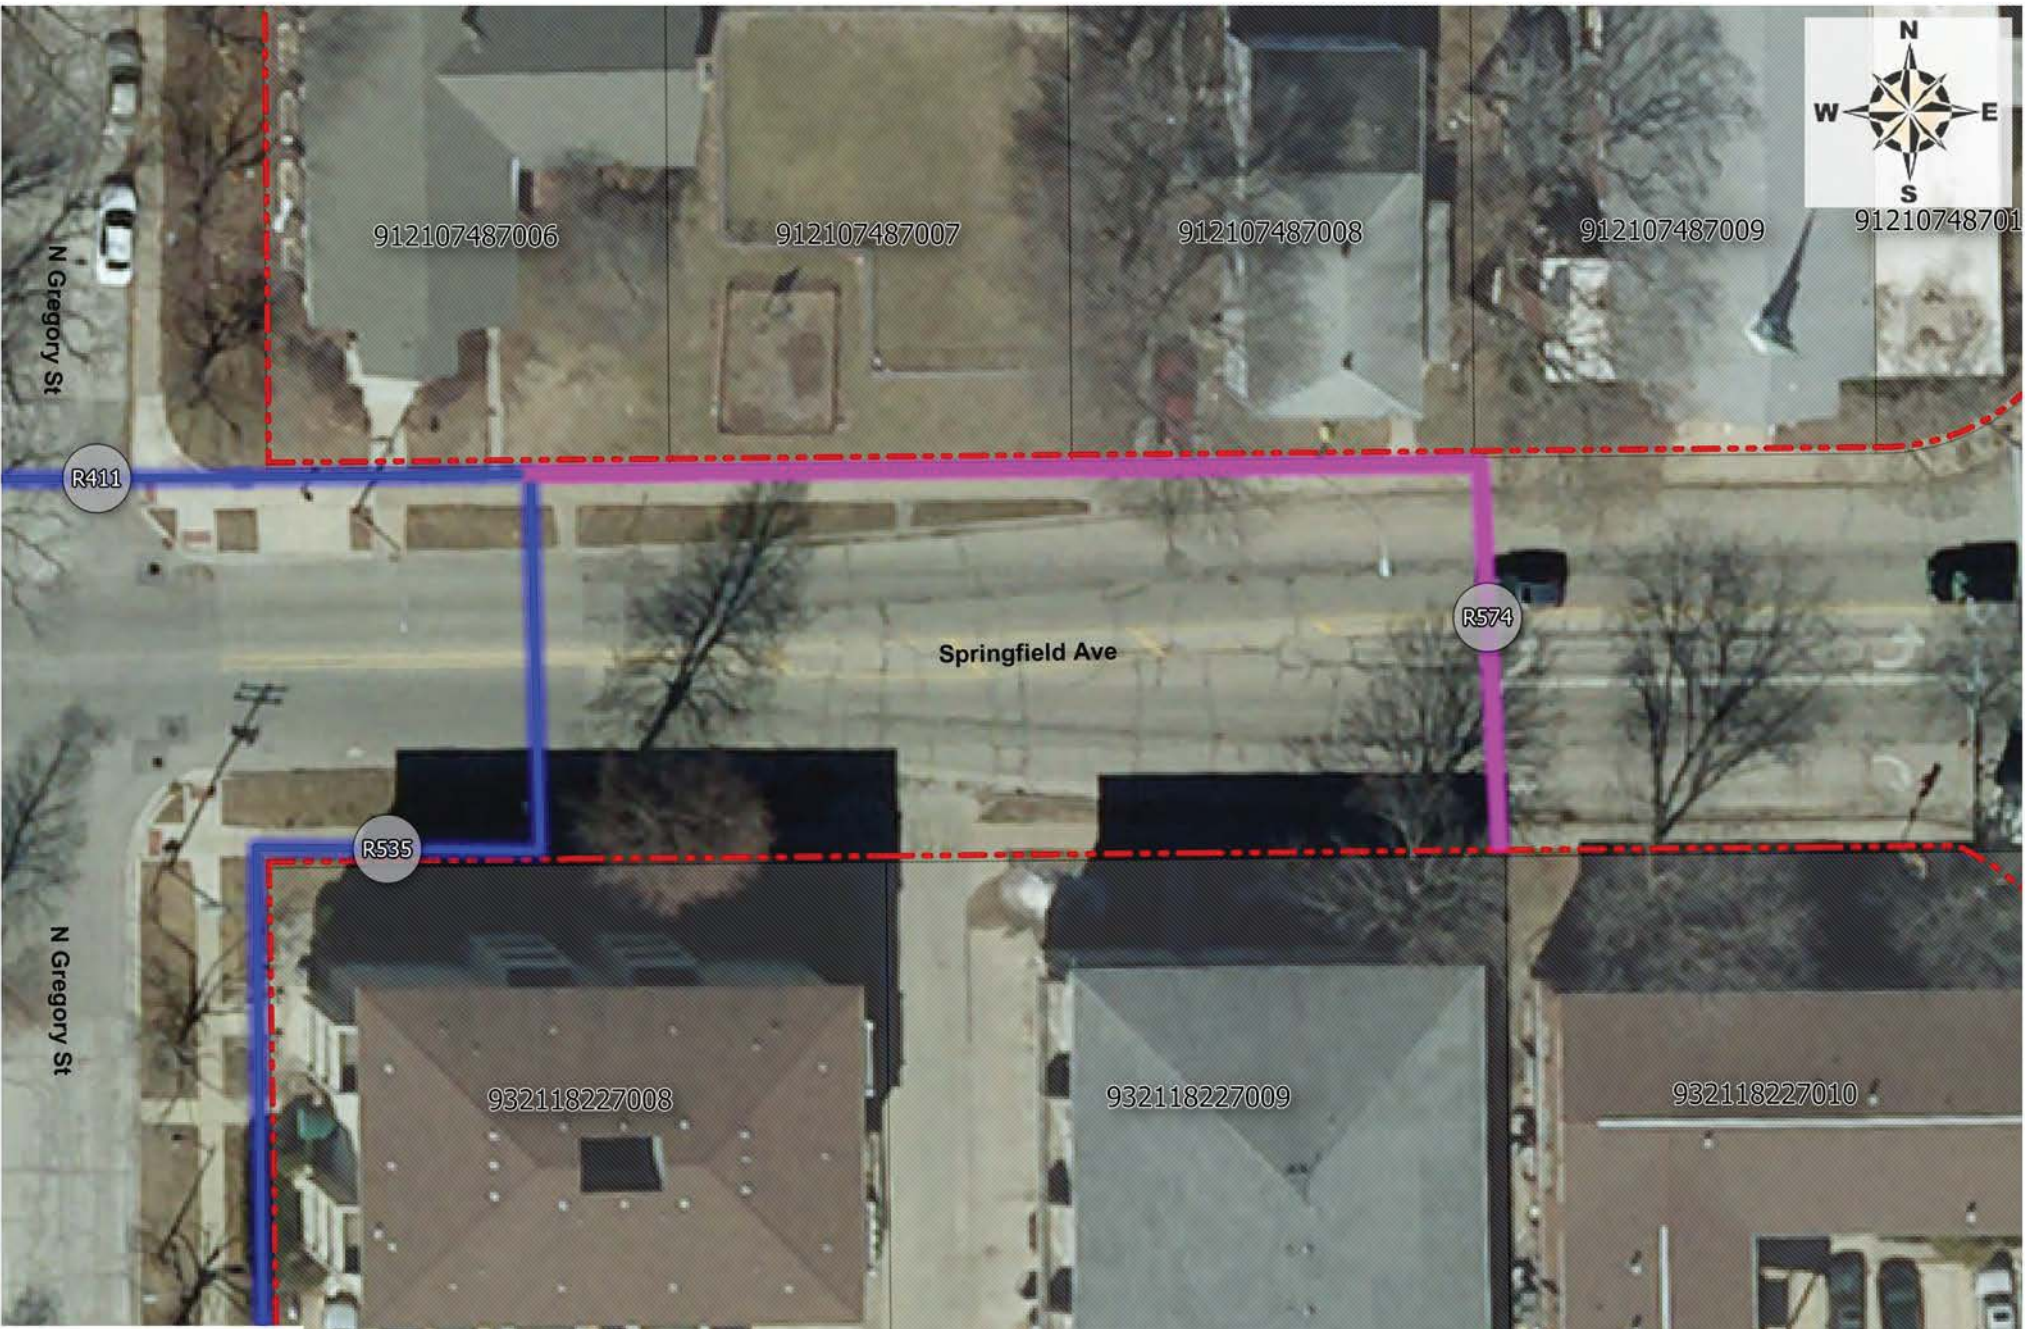

- Legend**
- Proposed Licensed ROW
 - Licensed Urbana ROW
 - ROW (5ft buffer)
 - Parcel

VOLO BROADBAND

Map for Exhibit "B" - Volo 2017Q2 Urbana License Agreement

- Legend**
- Proposed Licensed ROW
 - Licensed Urbana ROW
 - ROW (5ft buffer)
 - Parcel

VOLO[®] BROADBAND

Map for Exhibit "B" - Volo 2017Q2 Urbana License Agreement

- Legend**
- Proposed Licensed ROW
 - Licensed Urbana ROW
 - ROW (5ft buffer)
 - Parcel

VOLO [📶] **BROADBAND**

Map for Exhibit "B" - Volo 2017Q2 Urbana License Agreement