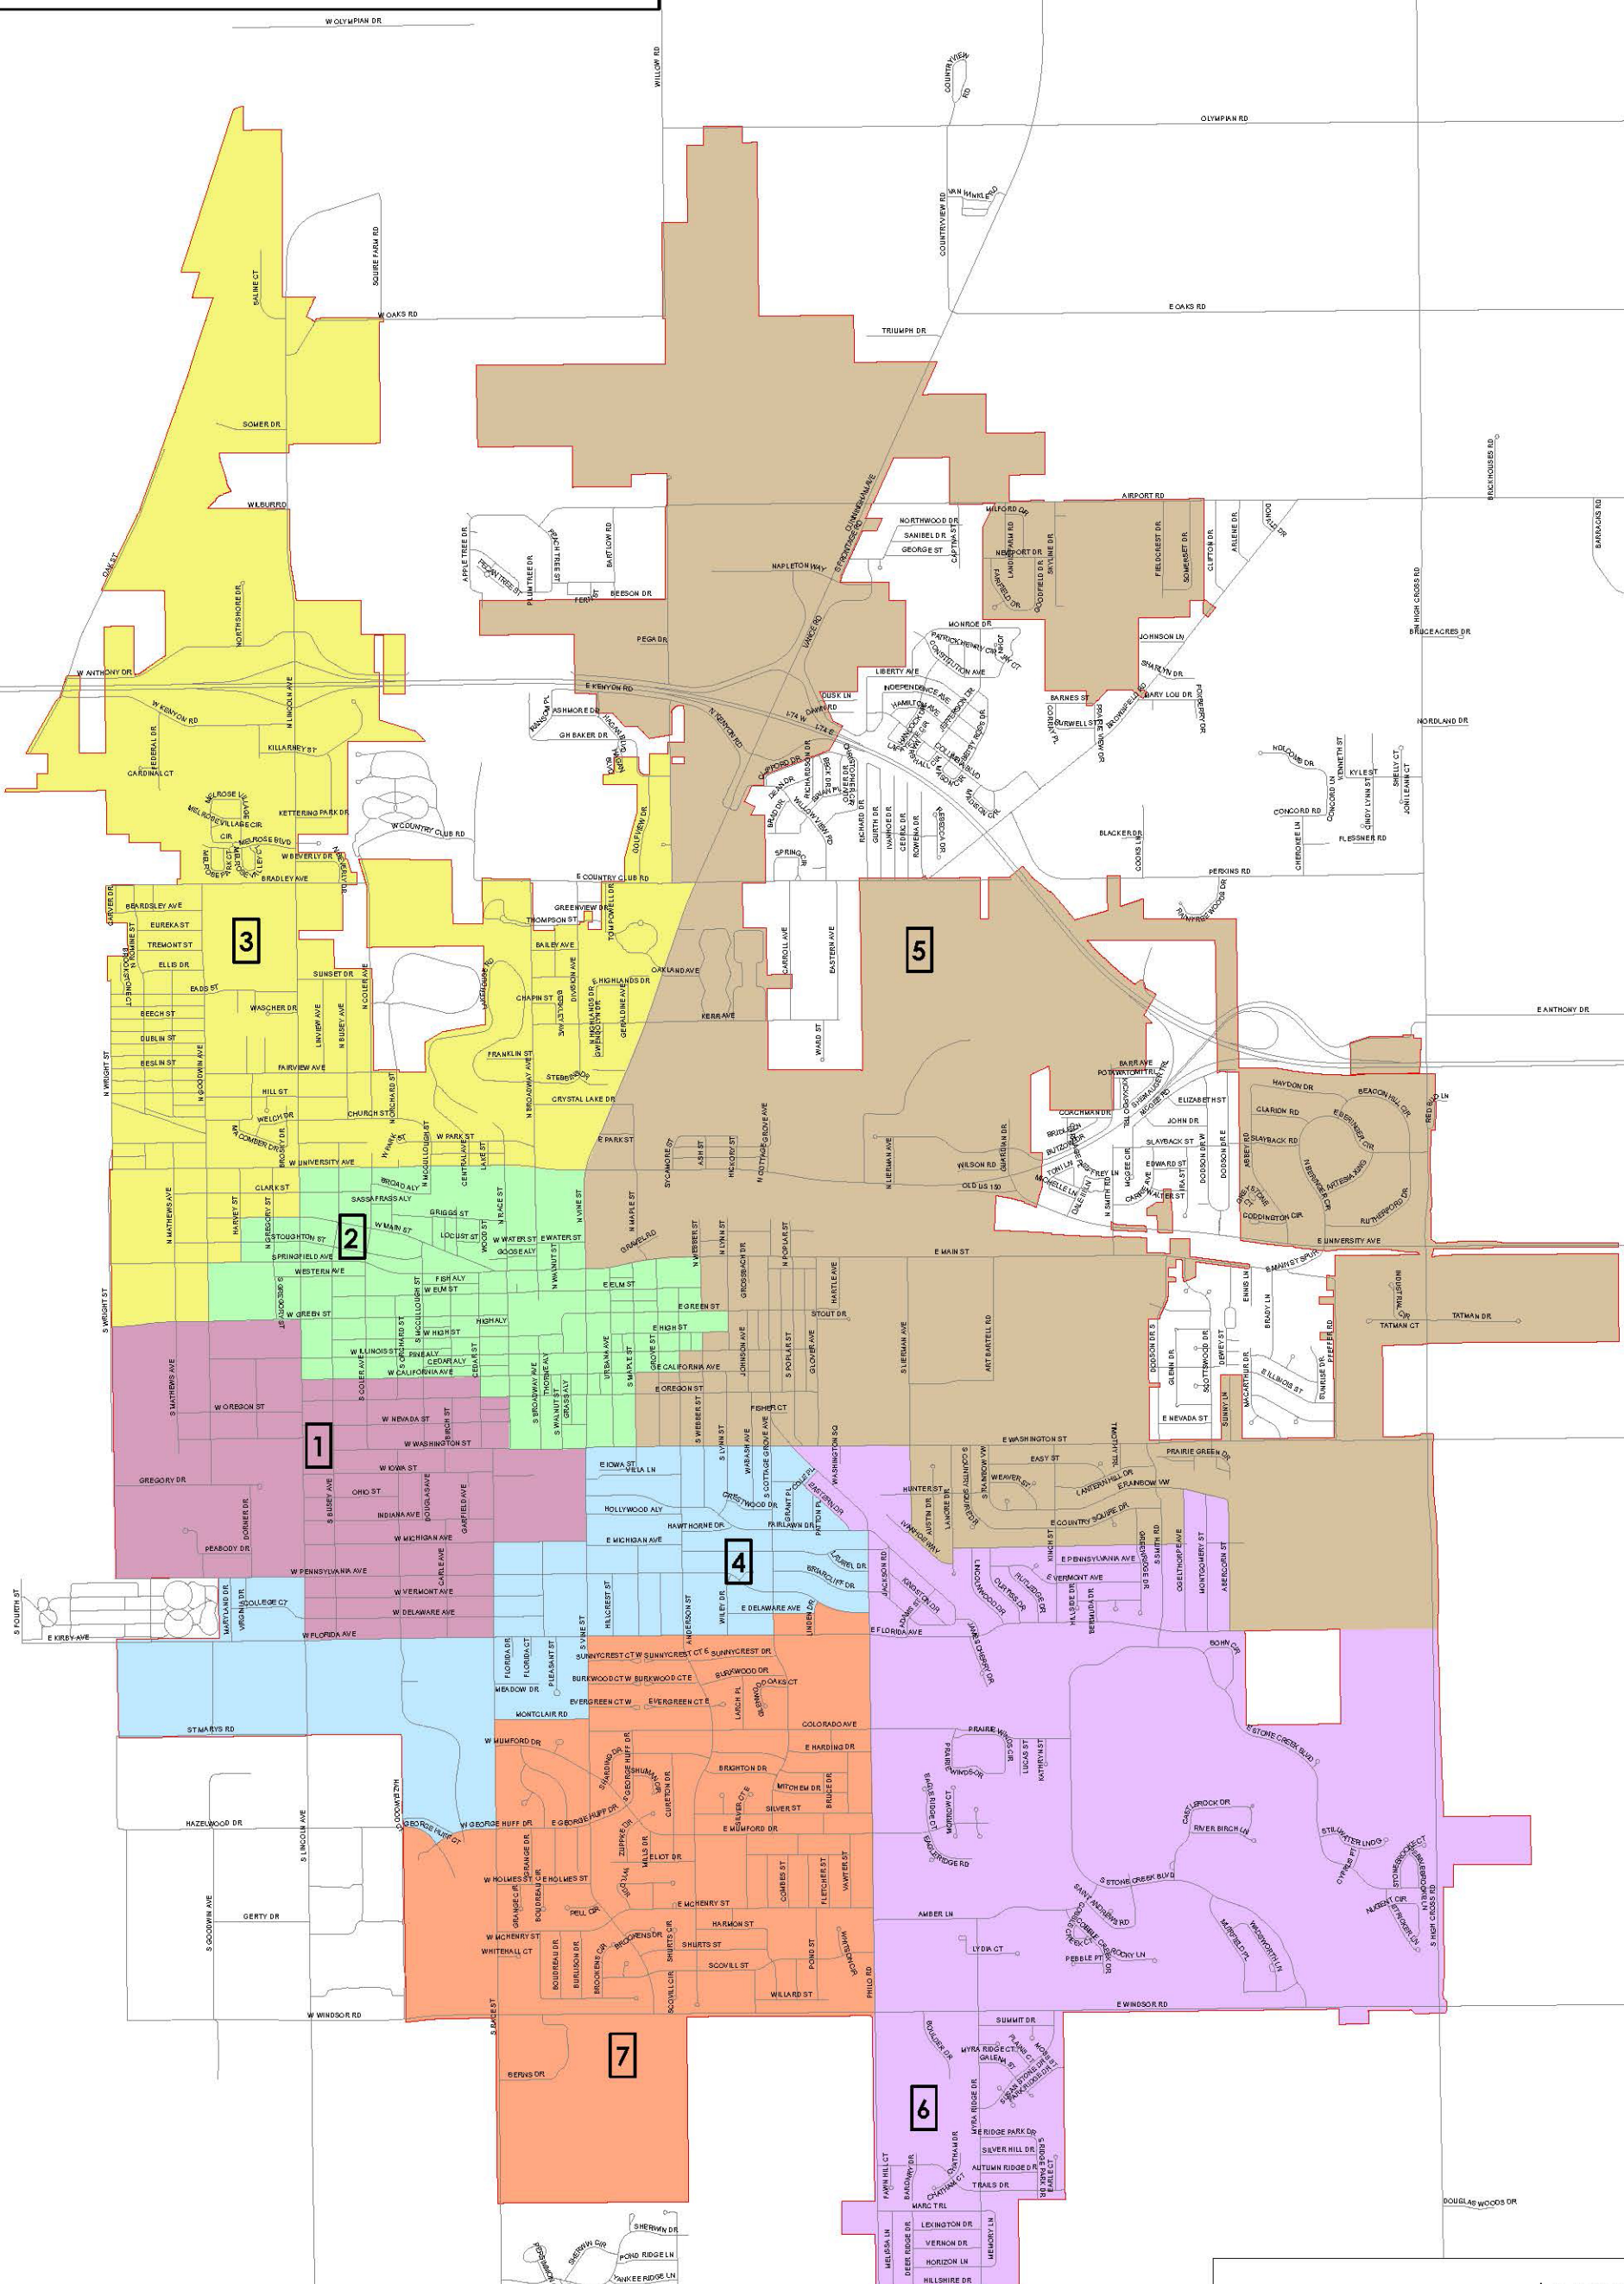

Official Ward Map of the City of Urbana, Illinois

Legend

- Urbana Municipal Boundary
- Ward 1
- Ward 2
- Ward 3
- Ward 4
- Ward 5
- Ward 6
- Ward 7

Date Adopted:
Date Exported: 6/7/2024